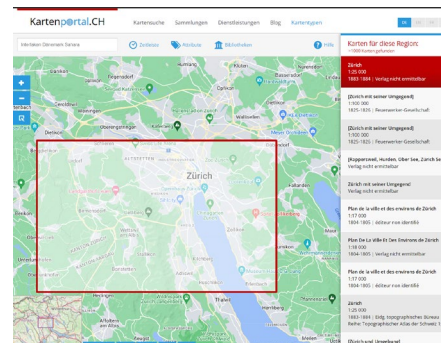

Questions?