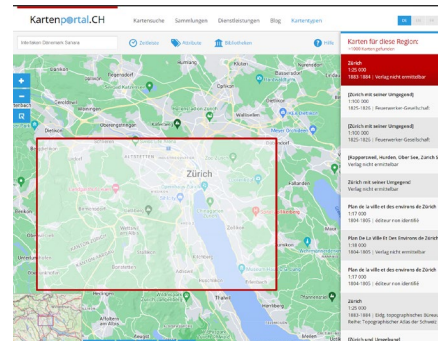

Where to find digitized and georeferenced maps

- Georeferenced historical maps: oldmapsonline.org
  - Maps from ETH Library: <https://eth.oldmapsonline.org/api/v1/geosearch>
- Digitized historical maps: www.e-rara.ch
- All maps and geodata: www.kartenportal.ch
  <https://geovite.ethz.ch/>
  www.library.ethz.ch