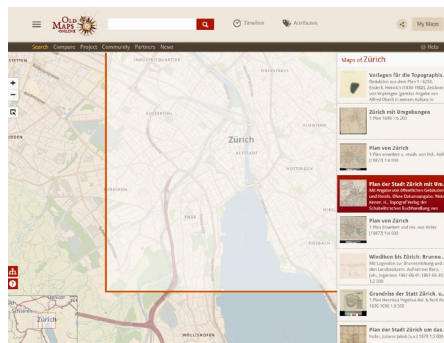

Questions?