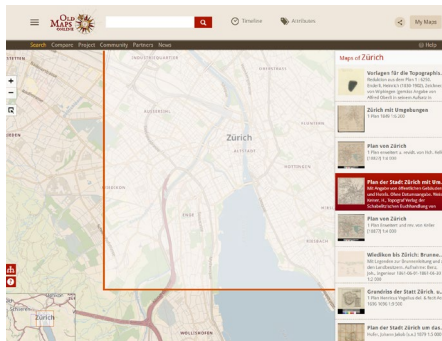

Where to find digitized and georeferenced maps

- Georeferenced historical maps: oldmapsonline.org
  - Maps from ETH Library: <https://eth.oldmapsonline.org/api/v1/geosearch>
- Digitized historical maps: www.e-rara.ch
- All maps and geodata: www.kartenportal.ch
  <https://geovite.ethz.ch/>
  www.library.ethz.ch