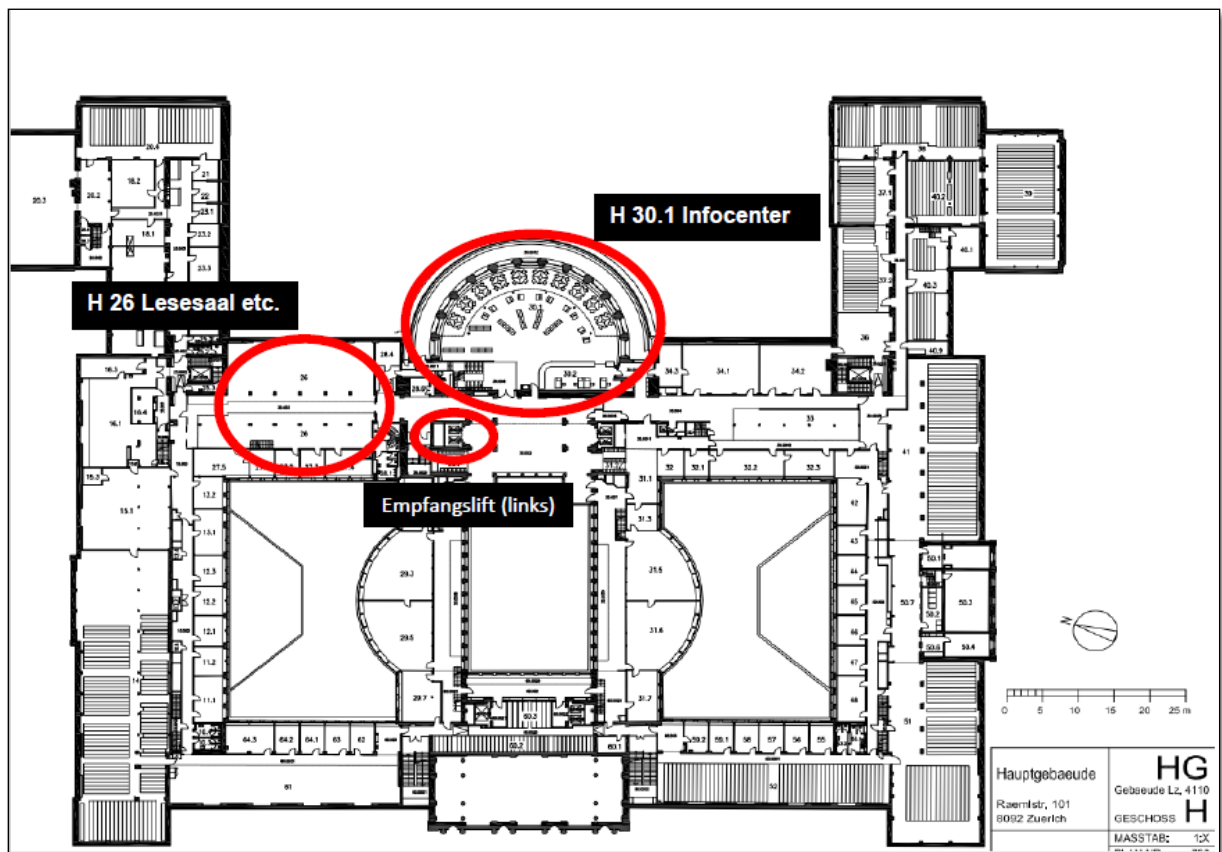

<p>Max Frisch-Archiv Exhibition, Reading Room Collections and Archives and Reference Library HG H 26</p>	<p>H-Geschoss (ETH-Bibliothek)</p>  <p>H 26 Lesesaal Sammlungen und Archive Max Frisch-Archiv</p>
<p>Thomas Mann Archiv Permanent Exhibition HG E 43</p> <p>Reading Room Collections and Archives HG H 26</p>	<p>E-Geschoss</p> <p>Eingang Polyterrasse</p>  <p>E 43 ● Dauer- ausstellung</p> <p>Haupteingang Rämistrasse</p> <p>H-Geschoss (ETH-Bibliothek)</p>  <p>H 26 Lesesaal Sammlungen und Archive Thomas-Mann-Archiv</p>

Directions floor E, main hall**Reception desk in the main hall of the ETH Zurich main building**

At the main entrance via Rämistrasse on the right-hand side (next to the elevator).

Directions floor H**InfoCenter ETH Library (H 30.1):**

At the main entrance, take the elevator to the right at reception to floor H. Exit the elevator through the door to the left. On the right-hand side you will find the InfoCenter (desk) and the accessible learning spaces as well as many other study areas.

Reading Room Collections and Archives (H 26):

- **Max Frisch Archive & Thomas Mann Archive with Reference Library**
- **Exhibitions Max Frisch Archive**

At the main entrance, take the elevator to the right at reception to floor H. Turn left out of the elevator and left again and take the corridor to the back.