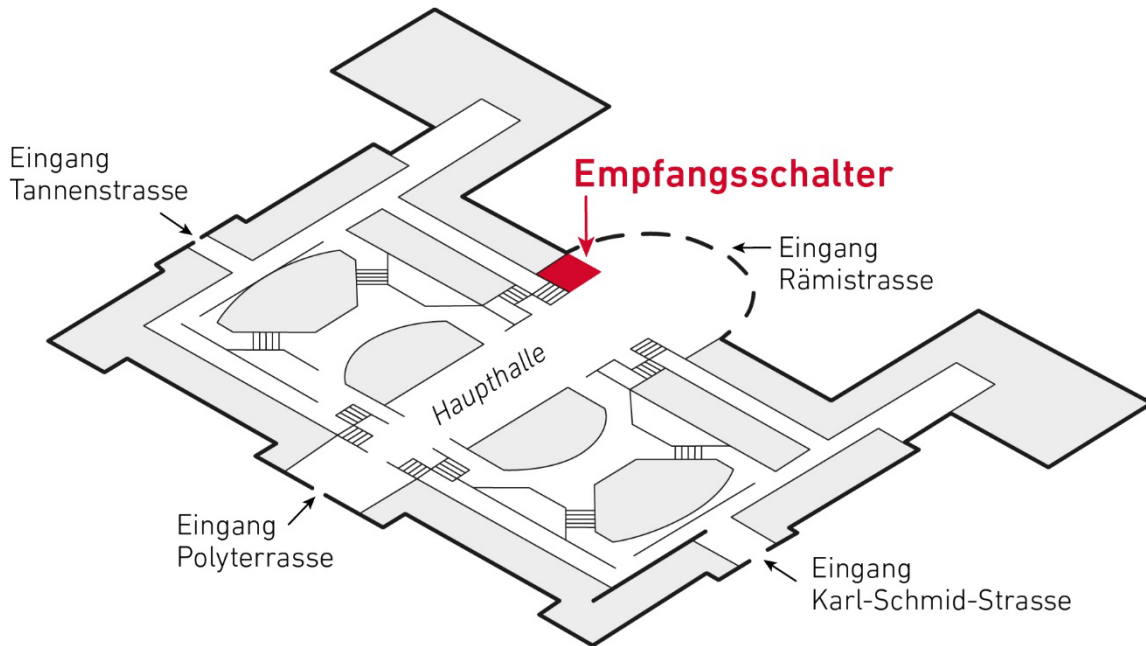

Directions to the exhibitions of the ETH Library in the ETH Zurich main building

Direction

Site map	
<p>Reception desk in the main hall of the ETH Zurich main building</p>	
<p>Extract Temporary exhibitions of Collections and Archives HG E 45</p>	
<p>Graphische Sammlung ETH Zürich Exhibition, Study Room, and Library HG E 52</p>	

<p>Max Frisch-Archiv Exhibition, Reading Room Collections and Archives and Reference Library HG H 26</p>	<p>H-Geschoss (ETH-Bibliothek)</p>  <p>H 26 Lesesaal Sammlungen und Archive Max Frisch-Archiv</p>
<p>Thomas Mann Archiv Permanent Exhibition HG E 43</p> <p>Reading Room Collections and Archives HG H 26</p>	<p>E-Geschoss</p> <p>Eingang Polyterrasse</p>  <p>E 43 ● Dauer- ausstellung</p> <p>Haupteingang Rämistrasse</p> <p>H-Geschoss (ETH-Bibliothek)</p>  <p>H 26 Lesesaal Sammlungen und Archive Thomas-Mann-Archiv</p>

Directions floor E, main hall**Reception desk in the main hall of the ETH Zurich main building**

At the main entrance via Rämistrasse on the right-hand side (next to the elevator).

Directions floor H**InfoCenter ETH Library (H 30.1):**

At the main entrance, take the elevator to the right at reception to floor H. Exit the elevator through the door to the left. On the right-hand side you will find the InfoCenter (desk) and the accessible learning spaces as well as many other study areas.