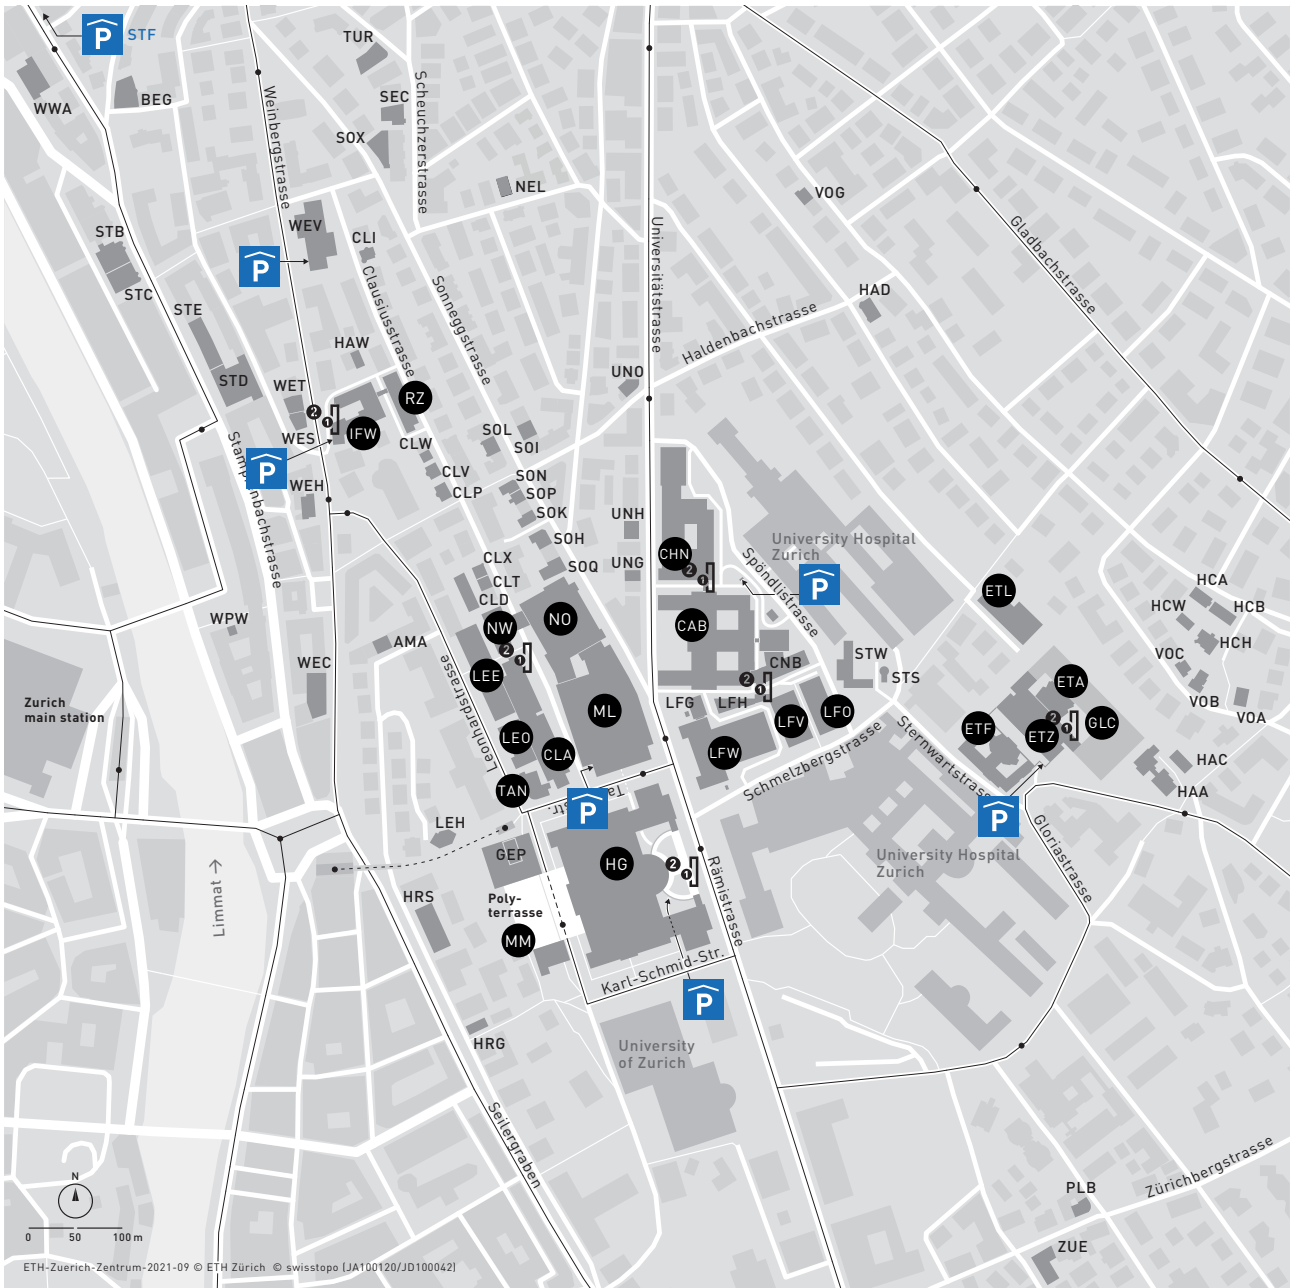

Parking facilities on Zentrum campus

- CHN** ETH underground car park, access via Universitätsstrasse 6, no assigned spaces, permit holders only
- ETZ** ETH underground car park, Gloriosastrasse 35, no assigned spaces, permit holders only
- HG** ETH underground car park, Karl-Schmid-Strasse, no assigned spaces, permit holders only, public closed until November 2022
- IFW** ETH underground car park, access via Weinbergstrasse, no assigned spaces, permit holders only

- ML** ETH underground car park, access via Clausiusstrasse assigned spaces, permit holders only
- STF** ETH underground car park, Stampfenbachstrasse no assigned spaces, permit holders only
- WEV** ETH underground car park, Weinbergstrasse no assigned spaces, permit holders only