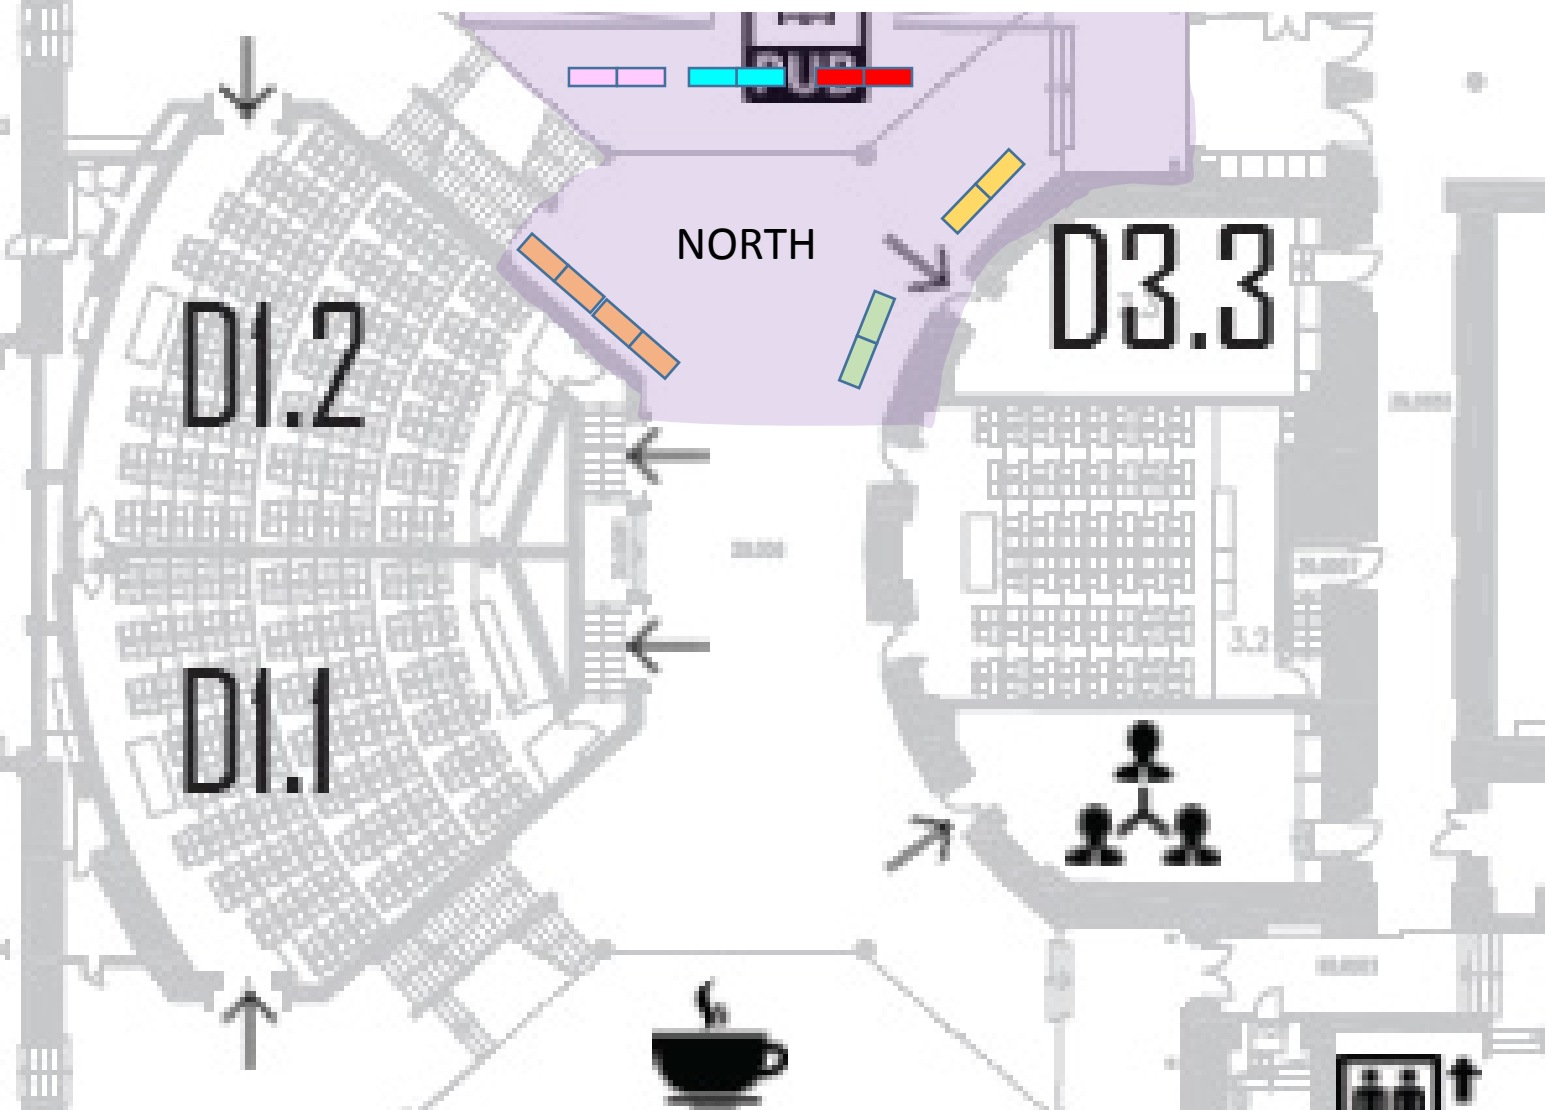

D-Floor

-  Coffee & Lunch
-  Lunch for Vegetarians & special dietary requests
-  Restroom
-  Registration Desk
-  Cloak Room (only Saturday)
-  Poster Exhibition
-  Job Market
-  Exhibition Area
-  Elevator
-  Coffee Bar (at your own expense)
-  Emergency Room
-  Fountain
-  Volunteer Office (031)
-  Storage Room
-  Exhibitors Office

E-Floor

F-Floor

G-Floor

-  Coffee & Lunch
-  Lunch for Vegetarians & special dietary requests
-  Restroom
-  Registration Desk
-  Cloak Room (only Saturday)
-  Poster Exhibition
-  Job Market
-  Exhibition Area
-  Elevator
-  Coffee Bar (at your own expense)
-  Emergency Room
-  Fountain
-  Volunteer Office (031)
-  ES& Storage Room
-  033 Exhibitors Office

EXHIBITION AREA: FLOOR PLAN (D-FLOOR)

EXHIBITION AREA: D-FLOOR (NORTH)

EXHIBITORS (NORTH)

- 
- 
- 
- 
- 
- 

EXHIBITION AREA: D-FLOOR (SOUTH)

EXHIBITORS (SOUTH)