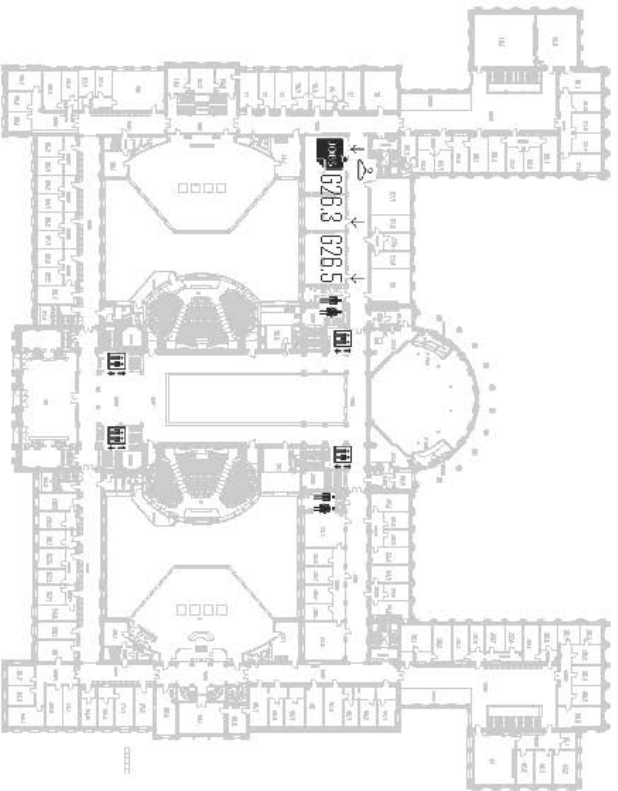

D-Floor

-  Coffee & Lunch
-  Lunch for Vegetarians & special dietary requests
-  Restroom
-  Registration Desk
-  Cloak Room (only Saturday)
-  Poster Exhibition
-  Job Market
-  Exhibition Area
-  Elevator
-  Coffee Bar (at your own expense)
-  Emergency Room
-  Fountain
-  Volunteer Office (031)
-  Storage Room
-  Exhibitors Office

E-Floor

F-Floor

G-Floor

-  Coffee & Lunch
-  Lunch for Vegetarians & special dietary requests
-  Restroom
-  Registration Desk
-  Cloak Room (only Saturday)
-  Poster Exhibition
-  Job Market
-  Exhibition Area
-  Elevator
-  Coffee Bar (at your own expense)
-  Emergency Room
-  Fountain
-  Volunteer Office (031)
-  ES& Storage Room
-  033 Exhibitors Office

EXHIBITION AREA: FLOOR PLAN (D-FLOOR)

EXHIBITION AREA: D-FLOOR (NORTH)

EXHIBITORS (NORTH)

- 
- 
- 
- 
- 
- 

EXHIBITION AREA: D-FLOOR (SOUTH)

EXHIBITORS (SOUTH)