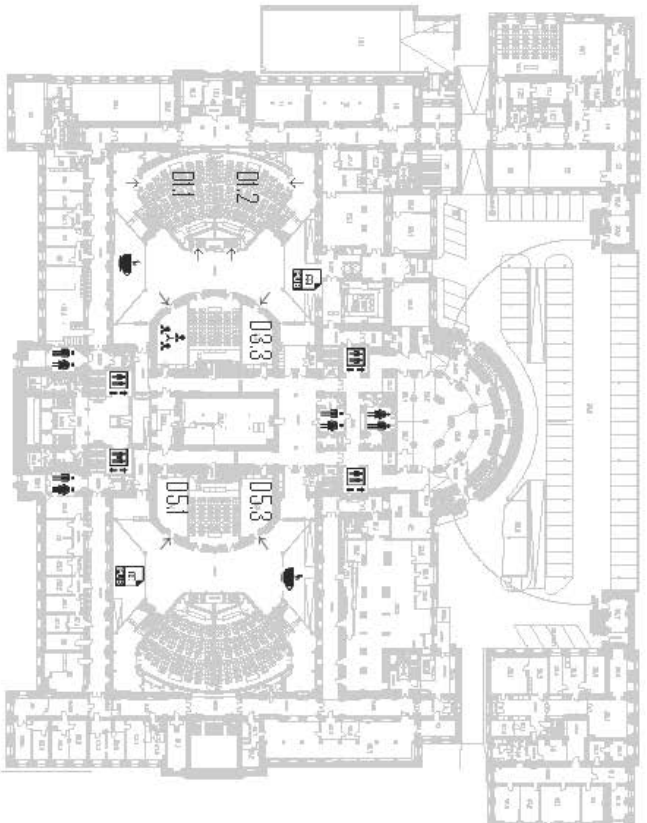

D-Floor

-  Coffee & Lunch
-  Lunch for Vegetarians & special dietary requests
-  Restroom
-  Registration Desk
-  Cloak Room (only Saturday)
-  Poster Exhibition
-  Job Market
-  Exhibition Area
-  Elevator
-  Coffee Bar (at your own expense)
-  Emergency Room
-  Fountain
-  Volunteer Office (031)
-  Storage Room
-  Exhibitors Office

E-Floor

F-Floor

G-Floor

-  Coffee & Lunch
-  Lunch for Vegetarians & special dietary requests
-  Restroom
-  Registration Desk
-  Cloak Room (only Saturday)
-  Poster Exhibition
-  Job Market
-  Exhibition Area
-  Elevator
-  Coffee Bar (at your own expense)
-  Emergency Room
-  Fountain
-  Volunteer Office (031)
-  ES& Storage Room
-  033 Exhibitors Office

EXHIBITION AREA: FLOOR PLAN (D-FLOOR)

EXHIBITION AREA: D-FLOOR (NORTH)

EXHIBITORS (NORTH)

- 
- 
- 
- 
- 
- 

EXHIBITION AREA: D-FLOOR (SOUTH)

EXHIBITORS (SOUTH)