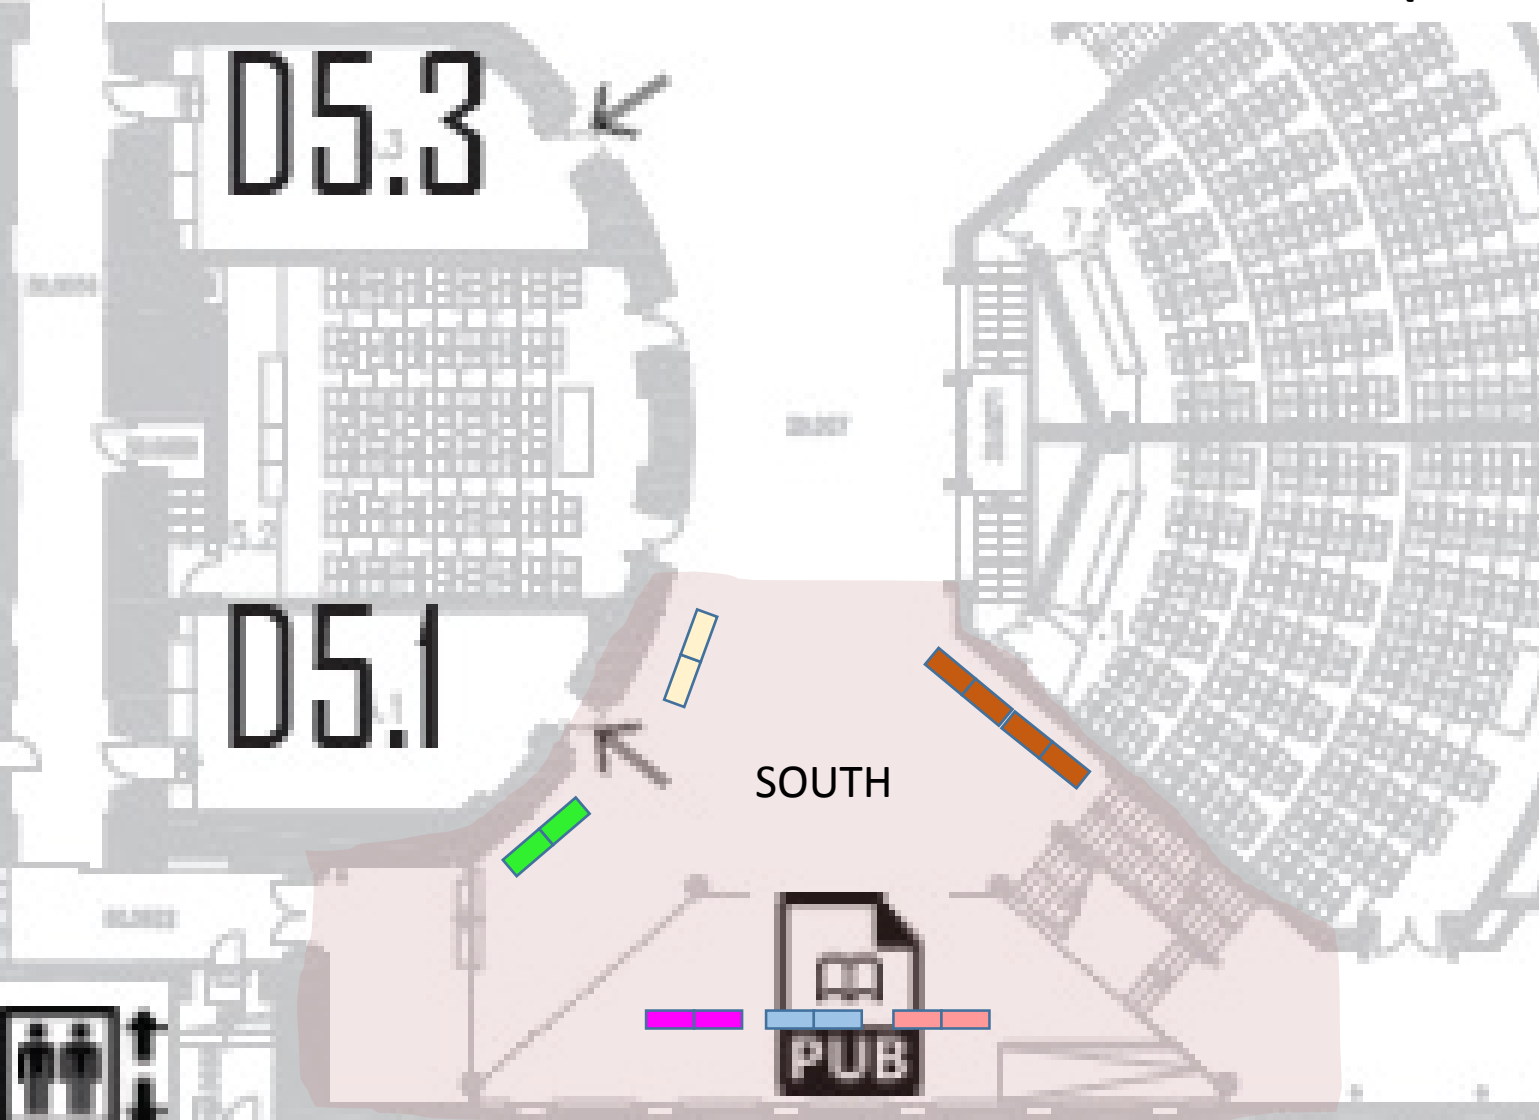

D-Floor

-  Coffee & Lunch
-  Lunch for Vegetarians & special dietary requests
-  Restroom
-  Registration Desk
-  Cloak Room (only Saturday)
-  Poster Exhibition
-  Job Market
-  Exhibition Area
-  Elevator
-  Coffee Bar (at your own expense)
-  Emergency Room
-  Fountain
-  Volunteer Office (031)
-  Storage Room
-  Exhibitors Office

E-Floor

F-Floor

G-Floor

-  Coffee & Lunch
-  Lunch for Vegetarians & special dietary requests
-  Restroom
-  Registration Desk
-  Cloak Room (only Saturday)
-  Poster Exhibition
-  Job Market
-  Exhibition Area
-  Elevator
-  Coffee Bar (at your own expense)
-  Emergency Room
-  Fountain
-  Volunteer Office (031)
-  ES& Storage Room
-  033 Exhibitors Office

EXHIBITION AREA: FLOOR PLAN (D-FLOOR)

EXHIBITION AREA: D-FLOOR (NORTH)

EXHIBITORS (NORTH)

- 
- 
- 
- 
- 
- 

EXHIBITION AREA: D-FLOOR (SOUTH)

EXHIBITORS (SOUTH)