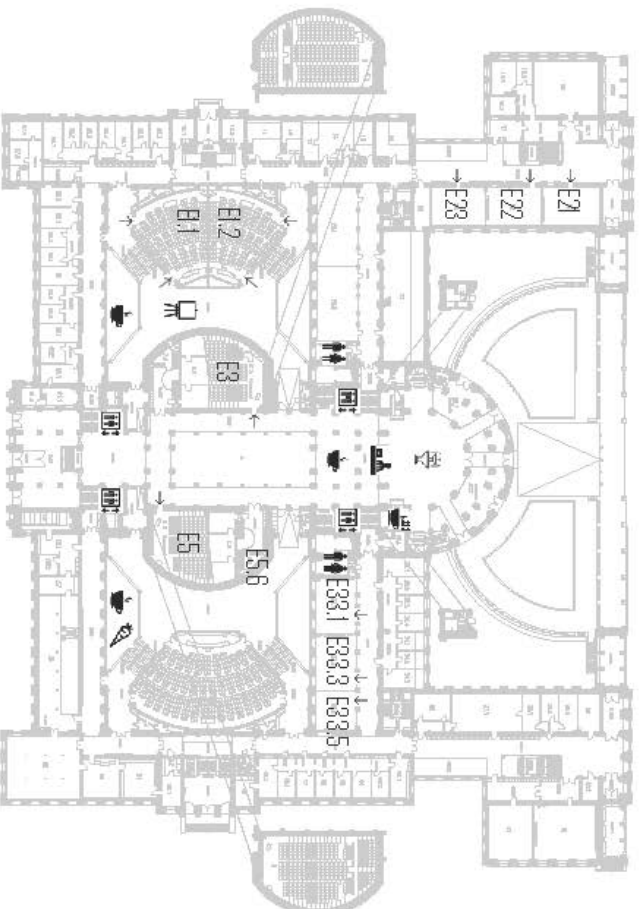

D-Floor

-  Coffee & Lunch
-  Lunch for Vegetarians & special dietary requests
-  Restroom
-  Registration Desk
-  Cloak Room (only Saturday)
-  Poster Exhibition
-  Job Market
-  Exhibition Area
-  Elevator
-  Coffee Bar (at your own expense)
-  Emergency Room
-  Fountain
-  Volunteer Office (031)
-  Storage Room
-  Exhibitors Office

E-Floor

F-Floor

G-Floor

-  Coffee & Lunch
-  Lunch for Vegetarians & special dietary requests
-  Restroom
-  Registration Desk
-  Cloak Room (only Saturday)
-  Poster Exhibition
-  Job Market
-  Exhibition Area
-  Elevator
-  Coffee Bar (at your own expense)
-  Emergency Room
-  Fountain
-  Volunteer Office (031)
-  ES& Storage Room
-  033 Exhibitors Office

EXHIBITION AREA: FLOOR PLAN (D-FLOOR)

EXHIBITION AREA: D-FLOOR (NORTH)

EXHIBITORS (NORTH)

- 
- 
- 
- 
- 
- 

EXHIBITION AREA: D-FLOOR (SOUTH)

EXHIBITORS (SOUTH)