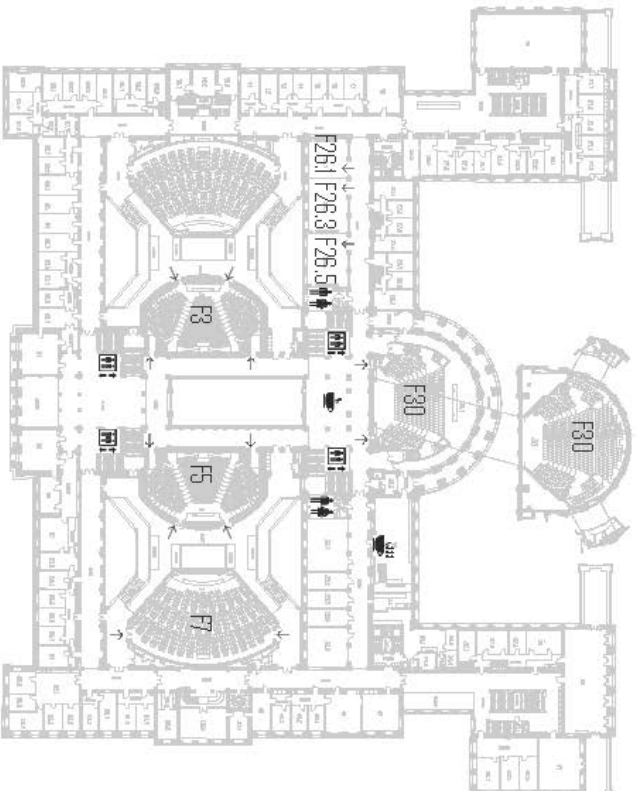

D-Floor

-  Coffee & Lunch
-  Lunch for Vegetarians & special dietary requests
-  Restroom
-  Registration Desk
-  Cloak Room (only Saturday)
-  Poster Exhibition
-  Job Market
-  Exhibition Area
-  Elevator
-  Coffee Bar (at your own expense)
-  Emergency Room
-  Fountain
-  Volunteer Office (031)
-  Storage Room
-  Exhibitors Office

E-Floor

F-Floor

G-Floor

-  Coffee & Lunch
-  Lunch for Vegetarians & special dietary requests
-  Restroom
-  Registration Desk
-  Cloak Room (only Saturday)
-  Poster Exhibition
-  Job Market
-  Exhibition Area
-  Elevator
-  Coffee Bar (at your own expense)
-  Emergency Room
-  Fountain
-  Volunteer Office (031)
-  ES& Storage Room
-  033 Exhibitors Office

EXHIBITION AREA: FLOOR PLAN (D-FLOOR)

EXHIBITION AREA: D-FLOOR (NORTH)

EXHIBITORS (NORTH)

- 
- 
- 
- 
- 
- 

EXHIBITION AREA: D-FLOOR (SOUTH)

EXHIBITORS (SOUTH)