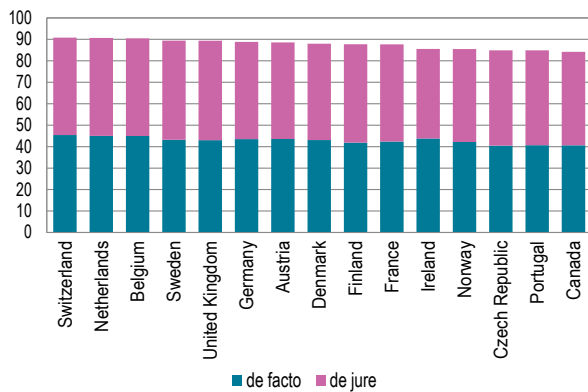

Graphs

Graph 1
KOF Globalisation Index
World average

Graph 2
KOF Globalisation Index, Economic Globalisation
World average

Graph 3
KOF Globalisation Index, Social Globalisation
World average

Graph 4
KOF Globalisation Index, Political Globalisation
World average

Graph 5
KOF Globalisation Index, Top 15 Countries
Overall index value and contributions from de facto and de jure index, data for the year 2018

Graph 6
KOF Globalisation Index: Economic Globalisation, Top 15 Countries
Overall index value and contributions from de facto and de jure index, data for the year 2018

Graphs

Graph 7
KOF Globalisation Index: Social Globalisation, Top 15 Countries
 Overall index value and contributions from de facto and de jure index, data for the year 2018

Graph 8
KOF Globalisation Index: Political Globalisation, Top 15 Countries
 Overall index value and contributions from de facto and de jure index, data for the year 2018

196 Somalia	30.16	196 Eritrea	30.54	196 Somalia	32.15
197 French Polynesia	.	197 Comoros	29.60	197 Eritrea	31.56
198 Greenland	.	198 Somalia	27.70	198 Virgin Islands (US)	30.77
199 Guam	.	199 Greenland	25.53	199 Puerto Rico	30.26
200 Korea, Dem People's Rep	.	200 Guam	.	200 French Polynesia	.
201 New Caledonia	.	201 Korea, Dem People's Rep	.	201 Greenland	.
202 Puerto Rico	.	202 Puerto Rico	.	202 Guam	.
203 Virgin Islands (US)	.	203 Virgin Islands (US)	.	203 New Caledonia	.