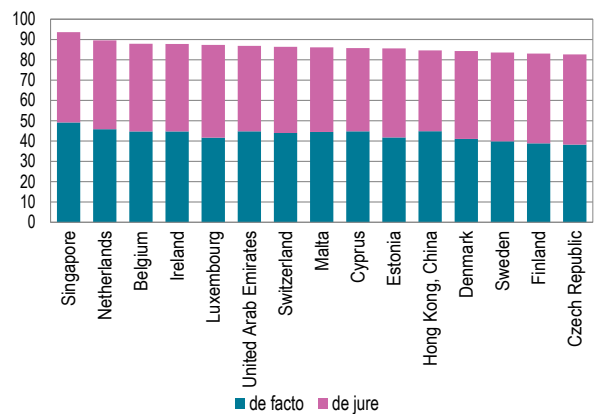

Graphs

Graph 1
KOF Globalisation Index
World average

Graph 2
KOF Globalisation Index, Economic Globalisation
World average

Graph 3
KOF Globalisation Index, Social Globalisation
World average

Graph 4
KOF Globalisation Index, Political Globalisation
World average

Graph 5
KOF Globalisation Index, Top 15 Countries
Overall index value and contributions from de facto and de jure index, data for the year 2018

Graph 6
KOF Globalisation Index: Economic Globalisation, Top 15 Countries
Overall index value and contributions from de facto and de jure index, data for the year 2018

Graphs

Graph 7
KOF Globalisation Index: Social Globalisation, Top 15 Countries
 Overall index value and contributions from de facto and de jure index, data for the year 2018

Graph 8
KOF Globalisation Index: Political Globalisation, Top 15 Countries
 Overall index value and contributions from de facto and de jure index, data for the year 2018

196 Somalia	30.16	196 Eritrea	30.54	196 Somalia	32.15
197 French Polynesia	.	197 Comoros	29.60	197 Eritrea	31.56
198 Greenland	.	198 Somalia	27.70	198 Virgin Islands (US)	30.77
199 Guam	.	199 Greenland	25.53	199 Puerto Rico	30.26
200 Korea, Dem People's Rep	.	200 Guam	.	200 French Polynesia	.
201 New Caledonia	.	201 Korea, Dem People's Rep	.	201 Greenland	.
202 Puerto Rico	.	202 Puerto Rico	.	202 Guam	.
203 Virgin Islands (US)	.	203 Virgin Islands (US)	.	203 New Caledonia	.