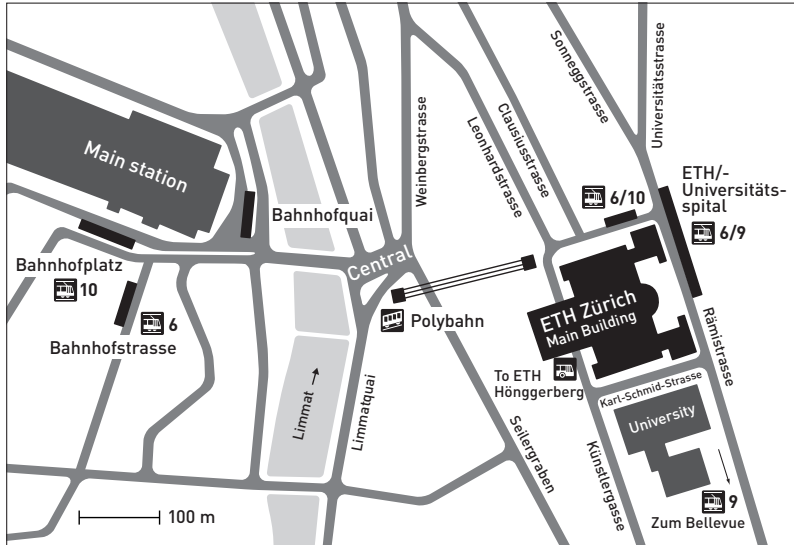

ETH Zurich Semper Aula (HG G60)

Location Details

The event will be take place in the Semper Aula of the ETH Zurich Main Building (Hauptgebäude) (HG G60), Rämistrasse 101, 8092 Zurich.

How to Reach the Venue

The main building of the ETH Zurich can be easily reached by public transport.

- from Zurich Main Station take Tram No. 6 (Direction: Zoo) or Tram No. 10 (Direction: Zürich Flughafen)
- from Bellevue take Tram No. 9 (Direction: Hirzenbach)
- from Central take the Polybahn

Contact

ETH Zurich
World Food System Center
Auf der Mauer 2 | ADM
8092 Zurich, Switzerland

www.worldfoodsystem.ethz.ch

Cover image by Benjamin Drummond / Sara Joy Steele for Vital Signs.

Dr. Pedro Sanchez