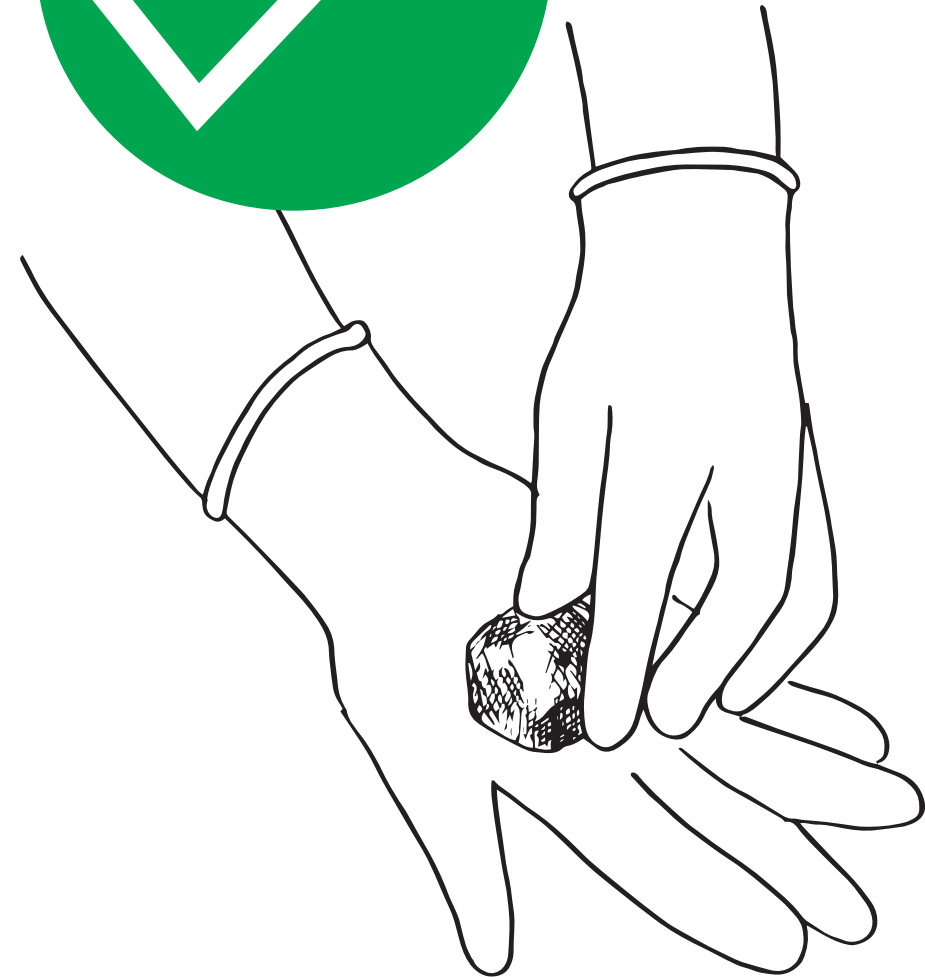

VAPOURS FROM BURNING MERCURY IS DANGEROUS

MERCURY IS MOST DANGEROUS TO:

WOMEN WHO ARE BREASTFEEDING
PREGNANT WOMEN
KIDS

ALWAYS USE GLOVES WHEN HANDLING MERCURY

ALWAYS WEAR A MASK CONTAINING ACTIVATED CARBON

ALWAYS WEAR A PROPER MASK.

A SHIRT COVERING THE NOSE DOES NOT PROVIDE EFFECTIVE PROTECTION.

ALWAYS BURN MERCURY AWAY FROM OTHER PEOPLE

ALWAYS BURN MERCURY IN THE OPEN AWAY FROM HOUSES

ALWAYS STORE GLOVES AND MASKS OUTSIDE OF THE HOUSE