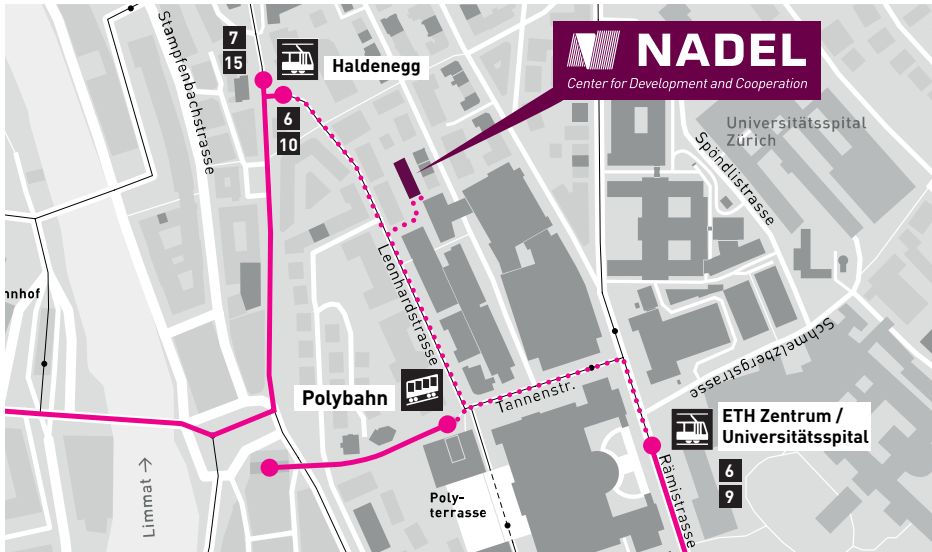

Next study start:
September 2024

NADEL - Center for Development and Cooperation
Clausiusstrasse 37, CLD A1, Zurich

How to get there:

From Zurich main station: Tram 6 (direction Zoo) or Tram 10 (direction Zurich Airport) to Haldenegg stop

From Bellevue: Tram 9 (direction Hirzenbach) to ETH / Universitätsspital

From Central: with the Polybahn

www.nadel.ethz.ch