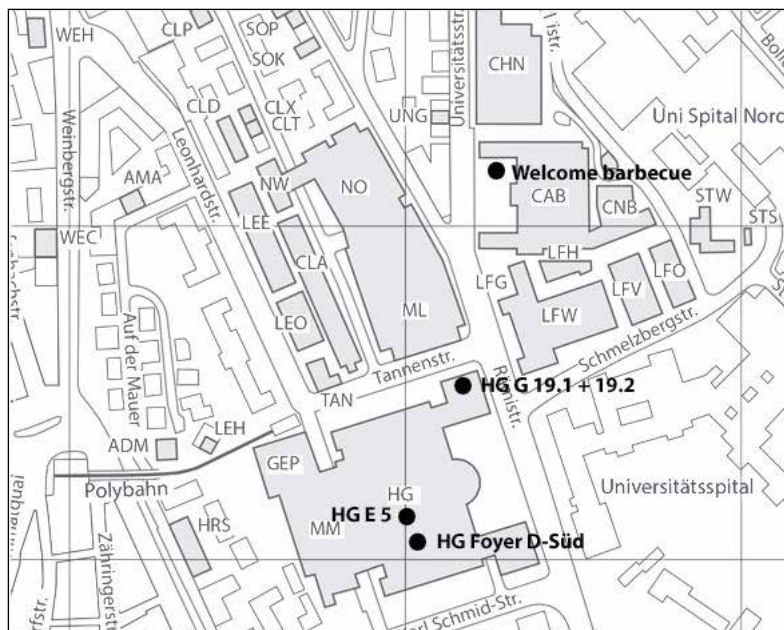

Monday, 16 September 2019 at 8.30 a.m.

in the Main Building of ETH Zürich. The Welcome Day serves as a kick-off to your stay at ETH and introduces the most relevant facts and contact persons at the Department of Mathematics.

In addition, you have the opportunity to get to know your fellow students and talk to students from higher semesters.

Best regards

Department of Mathematics

Map of the area:

Welcome & Introduction Day

Exchange and visiting students