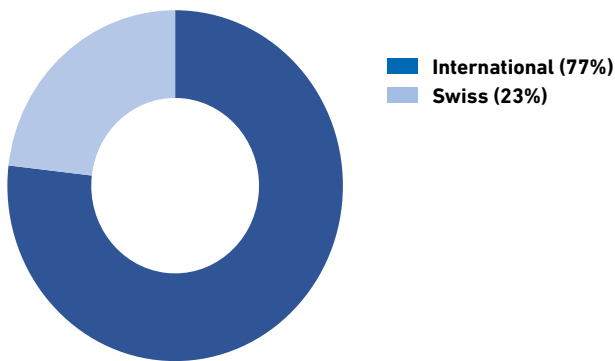

CAS ETH in Public Governance and Administration (CAS ETH PGA)

Participants profile 2017–2021

111 students

56 nationalities

50% women

37 average age

Nationality

Sector