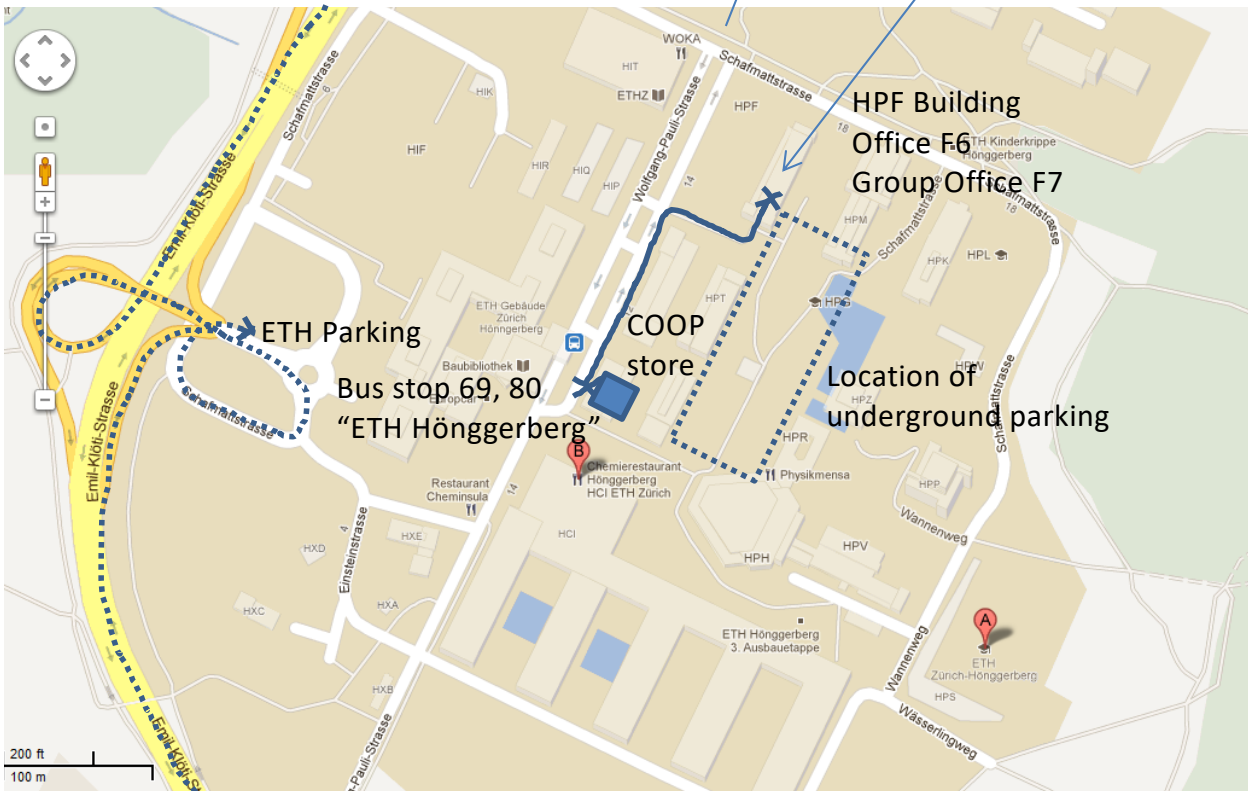

Bus 80 to Bahnhof Oerlikon

Car from Zurich-Affoltern

WE ARE HERE

HPF Building
Office F6
Group Office F7

ETH Parking
Bus stop 69, 80
"ETH Höggerberg"

COOP
store

Location of
underground parking

Car from Zurich-Hoengg

WE ARE ON ETH CAMPUS
HOENGERBERG