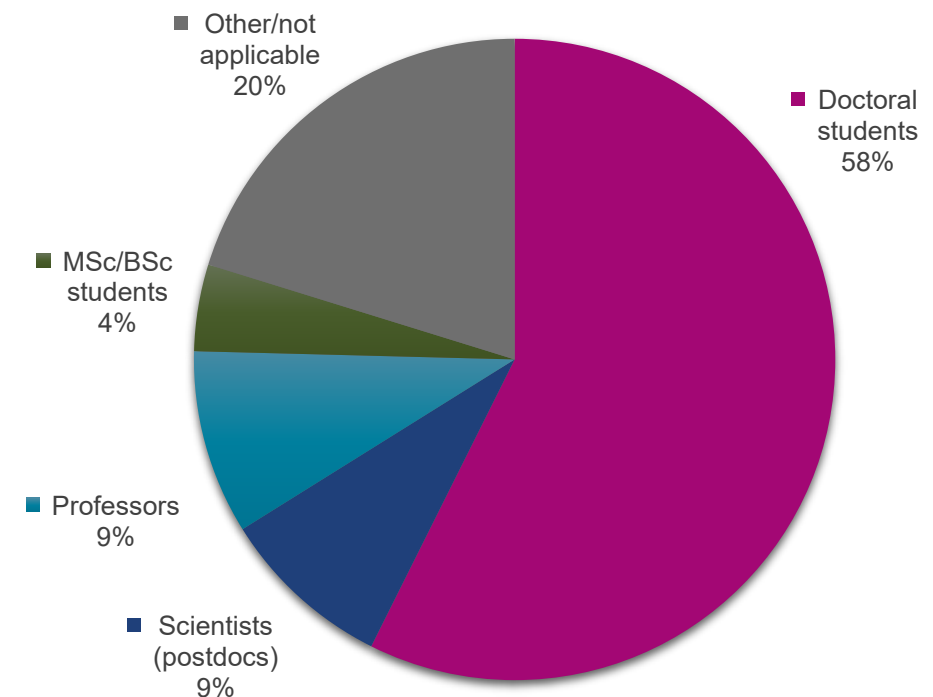

MaP Graduate Symposium - Statistics

	Participants	Talks	Posters
2023	190	15 + 3	50
2022	200	15 + 3	60
2021 (online)	ca. 200	15 + 3	57
2020 (online)	ca. 200	12 + 3	47
2019	230	19 + 3	45
2018	230	18 + 3	61
2017	260	13 + 3	60
2016	250	13 + 4	65
2015	230	13 + 4	51
2014	220	11 + 4	68
2013	200	10 + 5	73

2023: Attendance by academic position