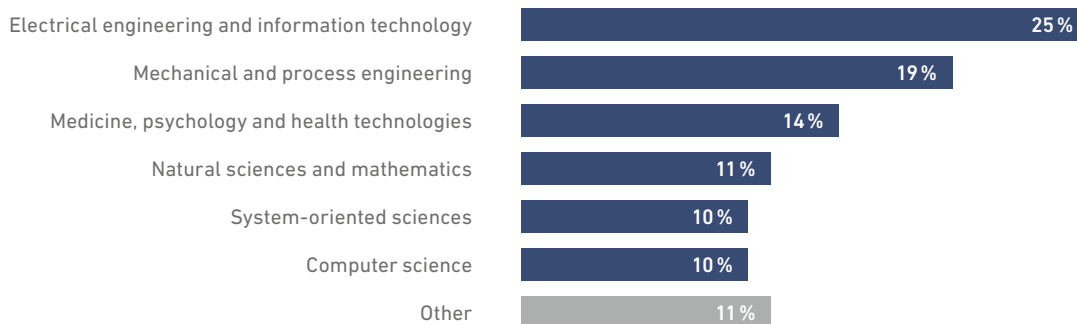

MAS MTEC Class Statistics 2022

63 students

20 nationalities

37% women

34 average age

7 years average
work experience

11 hold a doctoral
degree

Students' study areas prior to taking the MAS ETH MTEC programme:

Percentages not aggregating to 100% is due to multidisciplinary background of students and rounding.

Students' professional background when starting their studies:

Percentages not aggregating to 100% is due to rounding.