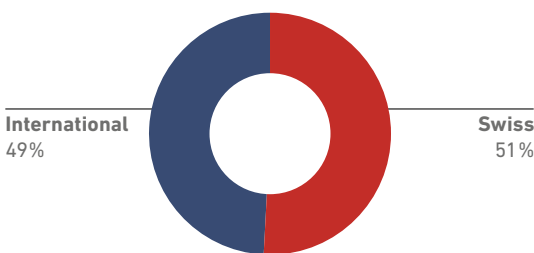

Nationality

96% of MAS MTEC alumni would recommend the programme to their colleagues.

Source: D-MTEC Alumni Survey 2020, n=249.

91% of MAS MTEC alumni claim the programme led to an increase in their professional responsibility. (43% claim this to be a large or very large effect).

Source: D-MTEC Alumni Survey 2020, n=235.