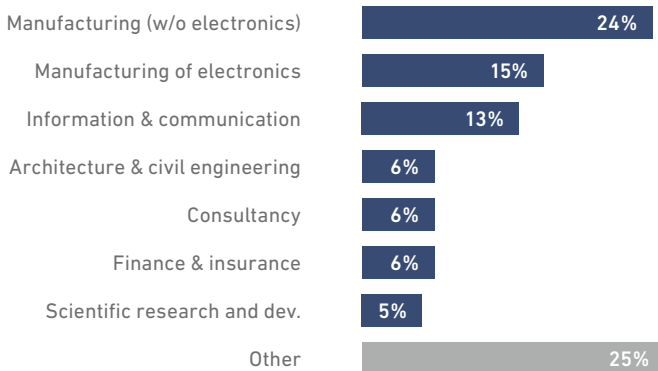

# MAS MTEC Facts and Figures

Demographics and background of newly enrolled MAS MTEC students in the last ten years from 2014 to 2023.

691 students since 2014

30% women

34 average age

## Professional background

## Work experience