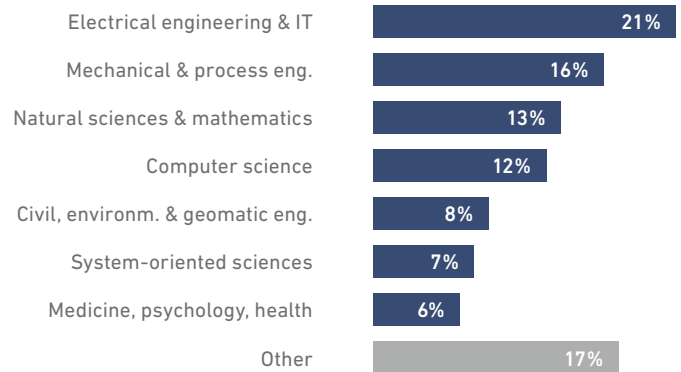

Academic background