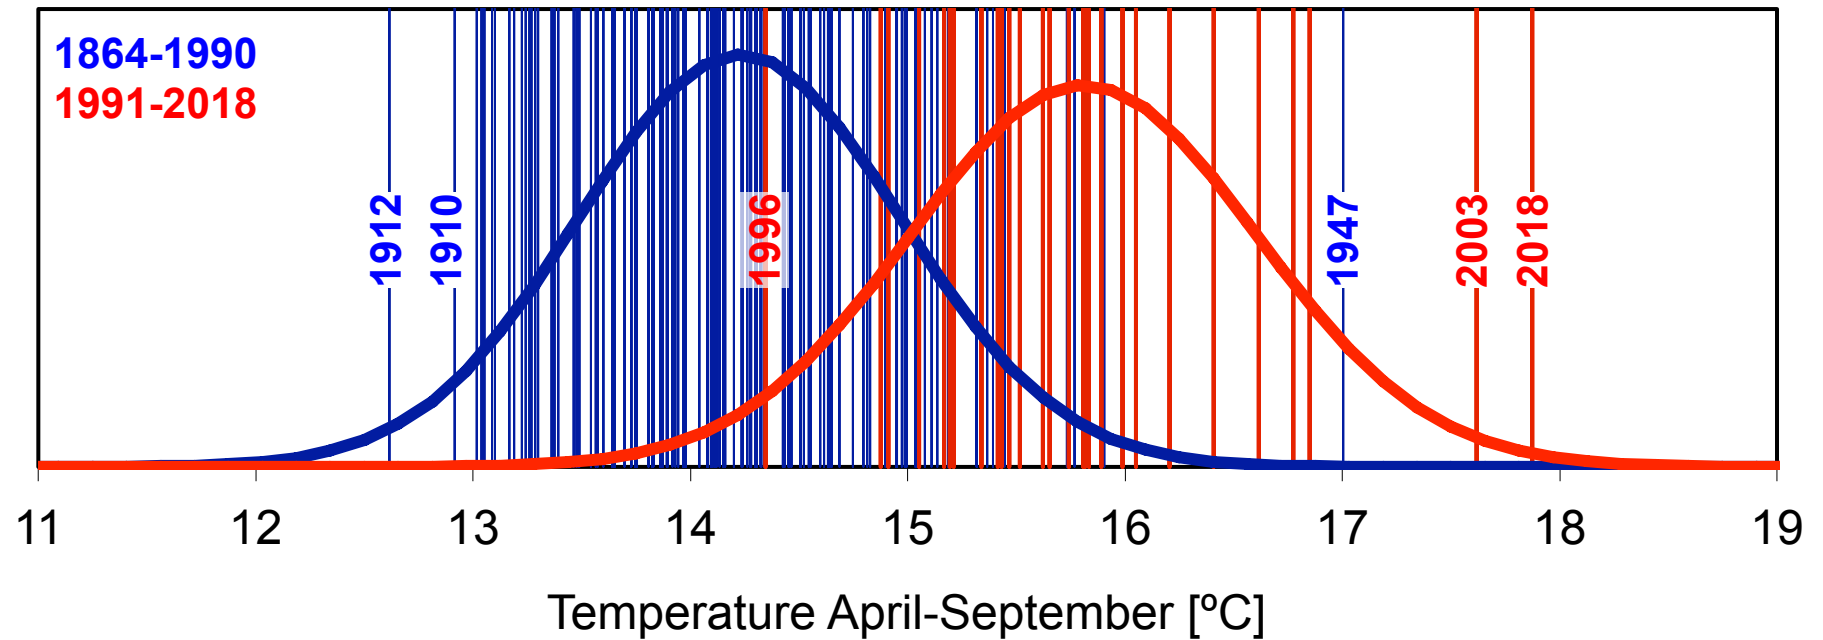

Swiss Temperature Series

Average of stations Basel, Bern, Genève, Zürich

Swiss Temperature Series

Average of stations Basel, Bern, Genève, Zürich

Schär, ETH Zürich (updated from Schär et al. 2004, *Nature*, **427**, 332-336); Station observations from MeteoSwiss