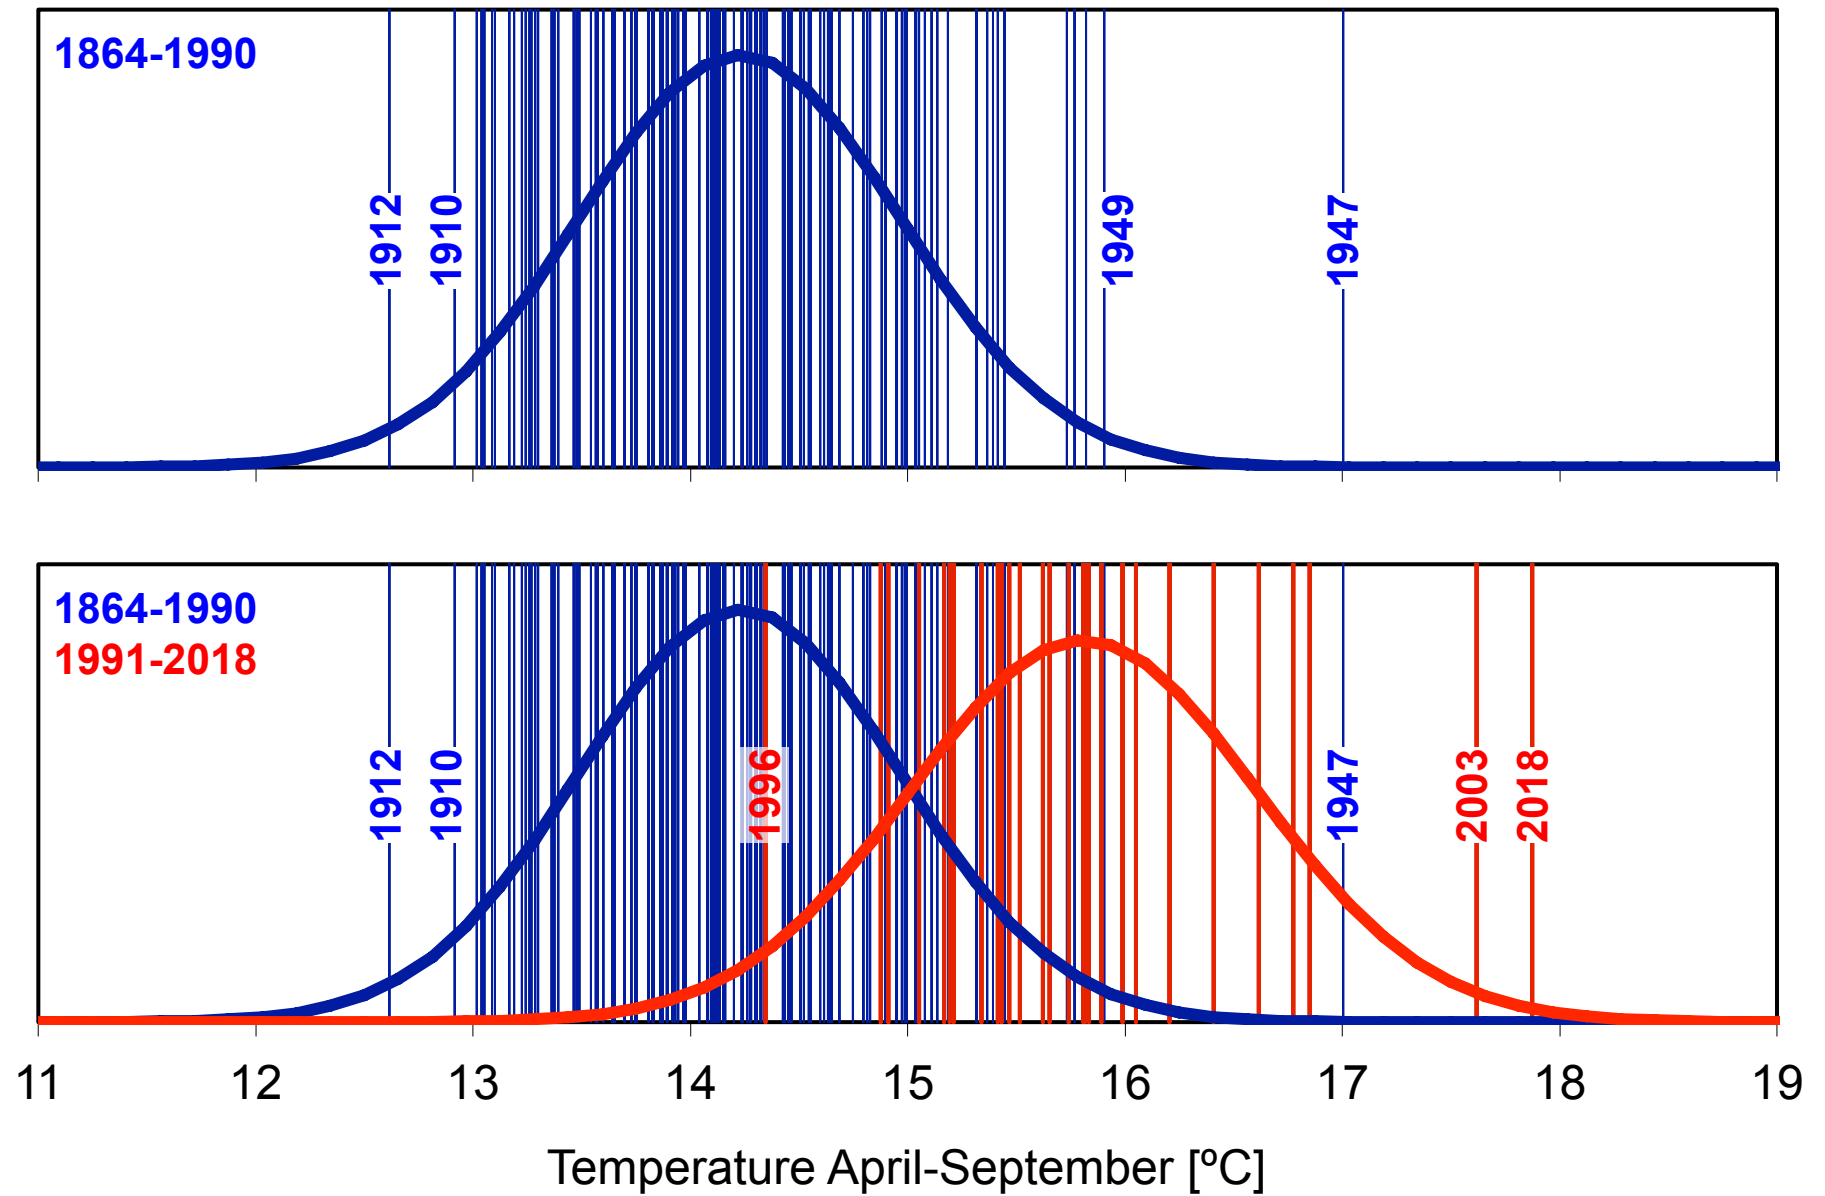

Swiss Temperature Series

Average of stations Basel, Bern, Genève, Zürich

Swiss Temperature Series

Average of stations Basel, Bern, Genève, Zürich

Schär, ETH Zürich (updated from Schär et al. 2004, *Nature*, **427**, 332-336); Station observations from MeteoSwiss